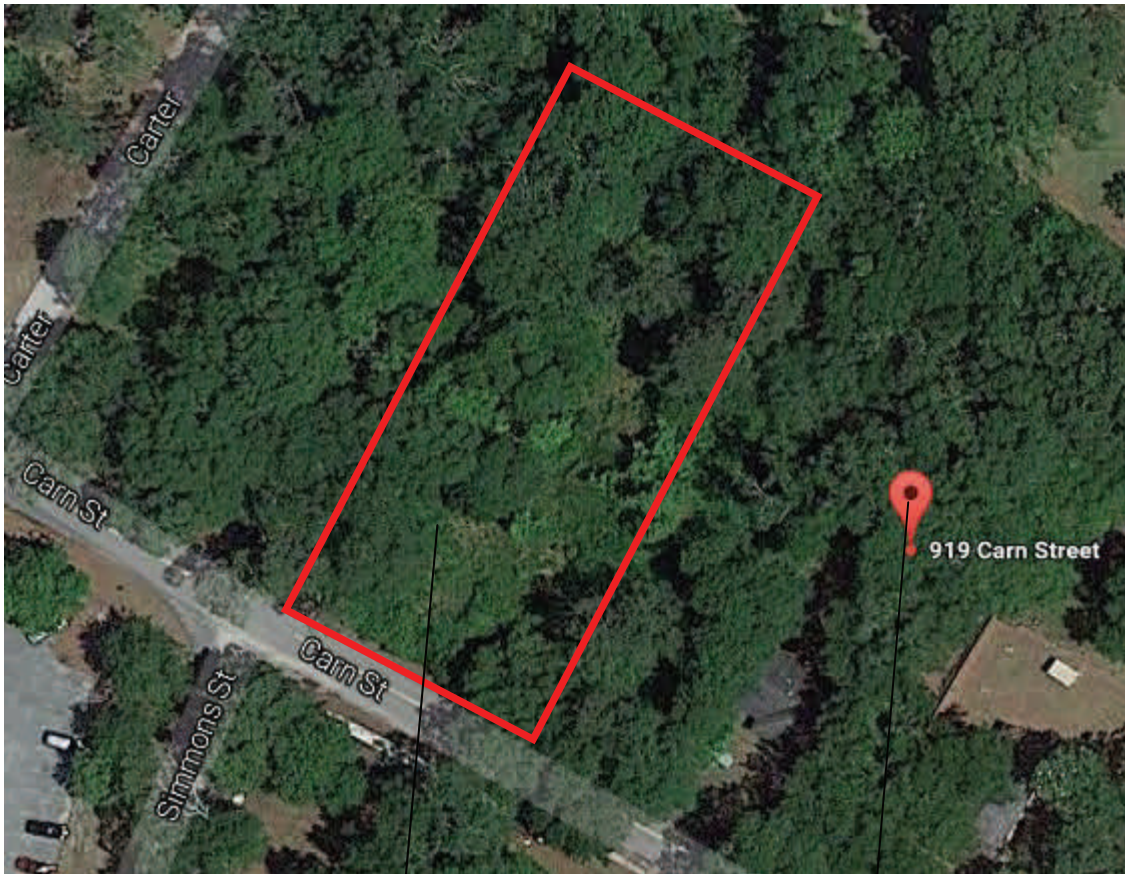

- **Property for Sale**
- **.91 Acres**
- **TMS# 163-16-00-226**

919 Carn St
Walterboro, SC 29488

- **Property for Sale**
- **.91 Acres**
- **TMS# 163-16-00-226**

919 Carn St
Walterboro, SC 29488

Charleston

South Carolina

Get on US-17 S from Broad St and Lockwood Dr

-  1. Head west on Broad St toward King St 6 min (2.0 mi)
-  2. Continue onto Lockwood Dr 0.8 mi
-  3. Turn left to merge onto US-17 S 1.1 mi
0.1 mi

Follow US-17 S to SC-64 W in Colleton County

-  4. Merge onto US-17 S 40 min (30.7 mi)
-  5. Continue straight to stay on US-17 S 0.4 mi
-  6. Use the right 2 lanes to turn slightly right onto US-17 0.3 mi
29.9 mi

Follow SC-64 W to Carn St in Walterboro

-  7. Turn right onto SC-64 W 18 min (14.9 mi)
-  8. Continue onto Hampton St 14.6 mi
-  9. Turn left onto Gerideau St .472 ft
-  10. Turn right at the 1st cross street onto Carn St 0.1 mi
0.1 mi
Destination will be on the right