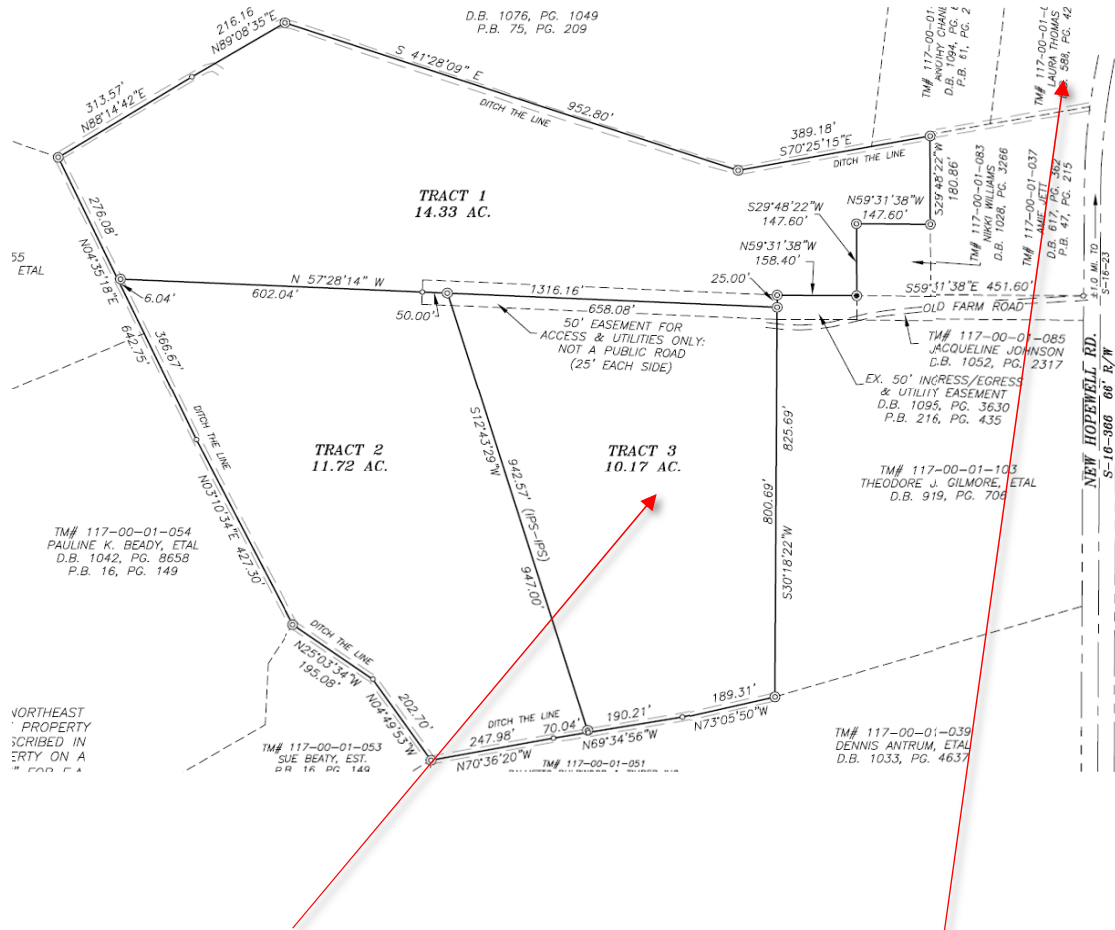

**Property For Sale:**  
**Tax Map #: 117-00-01-038**  
**10.17 Acres**

\*\*\*Approximations based on available  
public records\*\*\*

**Nearest Address:**  
4048 New Hopewell Rd  
Darlington, SC 29540

**Property For Sale:**  
**Tax Map #: 117-00-01-038**  
**10.17 Acres**

\*\*\*Approximations based on available public records\*\*\*

**Nearest Address:**  
**4048 New Hopewell Rd**  
**Darlington, SC 29540**

## Directions

#### Take US-52 N to Leavensworth Rd in Darlington County

- 21 min (14.4 mi)
-  5. Continue straight onto E Lucas St/State Rd S-21-12  
 Continue to follow E Lucas St  
4.3 mi
  -  6. Continue onto US-52 N/S Main St  
3.4 mi
  -  7. Use the left 2 lanes to turn left onto US-52 N  
6.7 mi