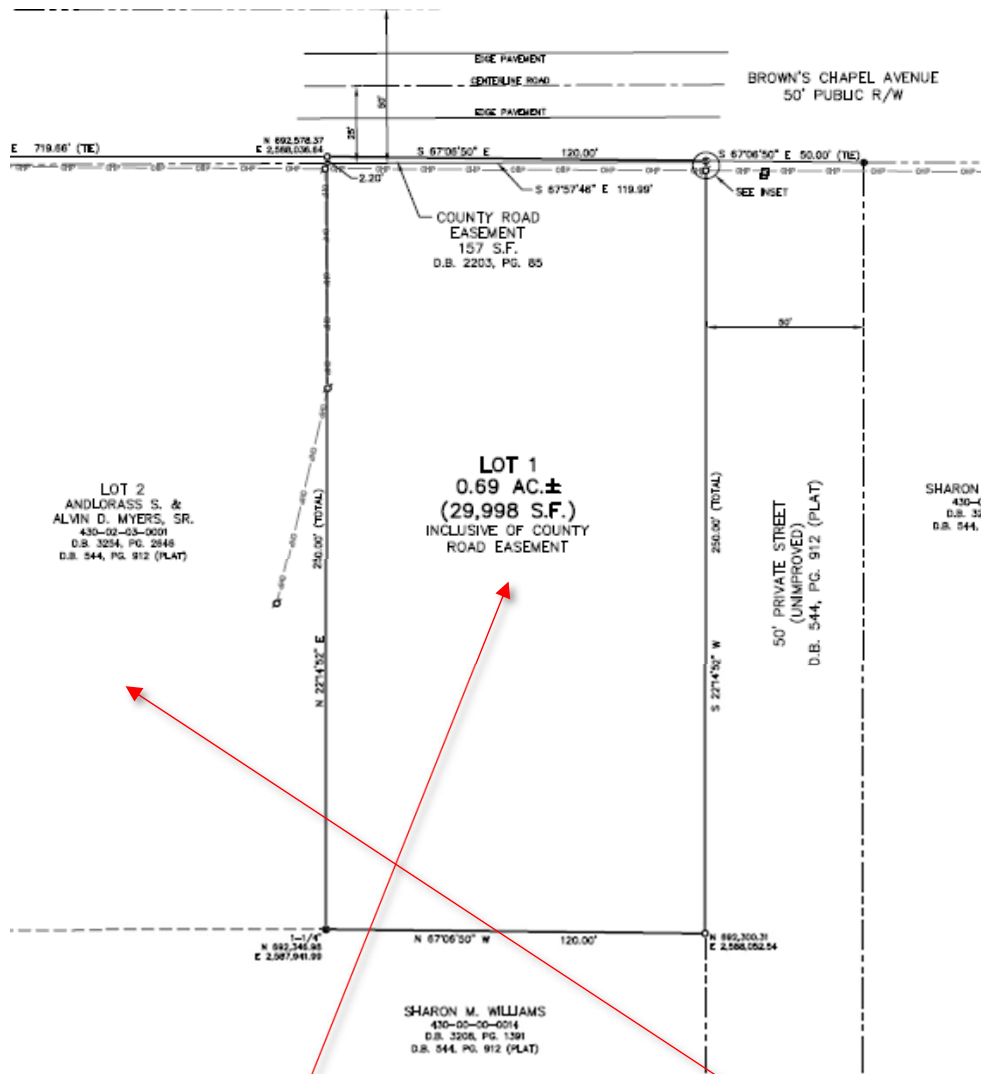

**Property For Sale:**  
**Tax Map #: 1700003013**  
**0.69 Acres**

\*\*\*Approximations based on available  
public records\*\*\*

**Nearest Address:**  
539 BROWNS CHAPEL AVE  
CONWAY , SC 29527

**Property For Sale:**  
**Tax Map #: 1700003013**  
**0.69 Acres**

## Directions

#### Take 6th Ave N to US-501 N

2 min (0.4 mi)

-  1. Head northeast on US-17 BUS N toward 5th Ave N  
0.1 mi
-  2. Turn left onto 6th Ave N  
0.3 mi
-  3. Turn right onto Alder St  
151 ft

#### Follow US-501 N and US-701 S to Browns Chapel Ave

32 min (22.2 mi)

-  4. Turn left at the 1st cross street onto US-501 N  
10.6 mi
-  5. Keep left to stay on US-501 N  
 Pass by O'Reilly Auto Parts (on the right in 0.6 mi)  
3.5 mi
-  6. Sharp right onto Wright Blvd  
0.2 mi
-  7. Turn right onto US-701 S/4th Ave  
 Continue to follow US-701 S  
8.0 mi
-  8. Turn left onto Browns Chapel Ave  
 Destination will be on the right  
2 min (1.2 mi)