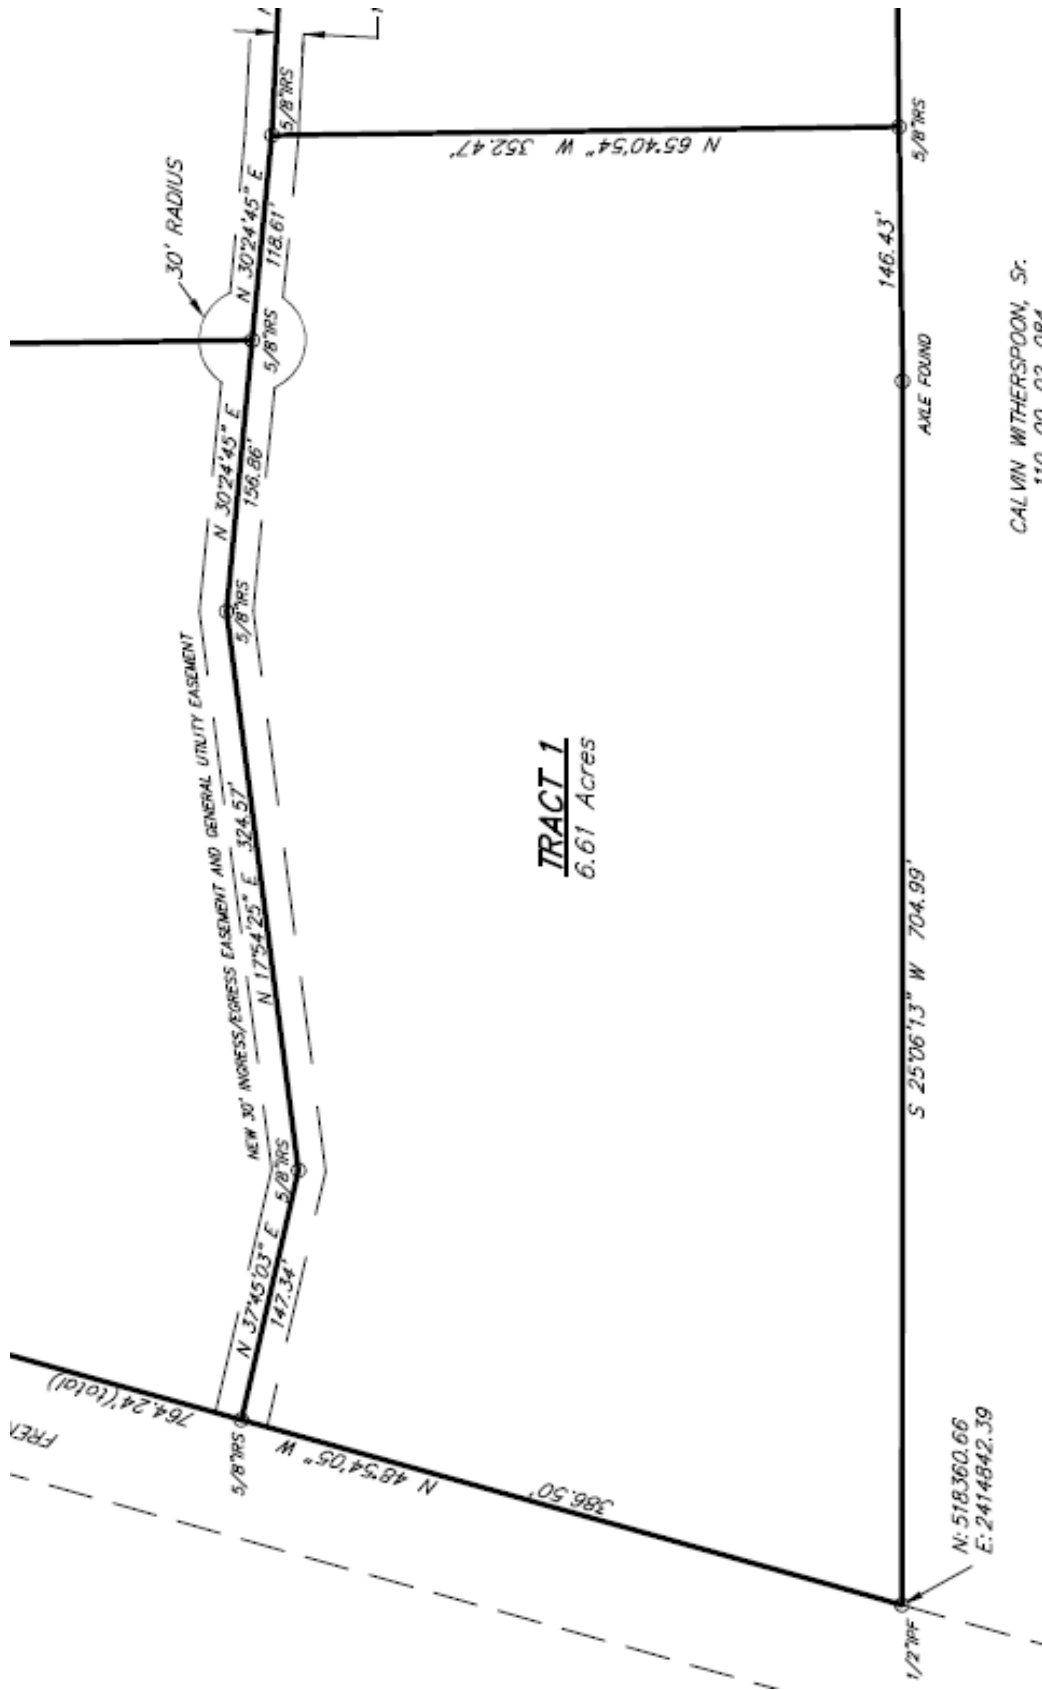

**Property For Sale:**  
**Tax Map #: 110-00-02-047 (Tract 1)**  
**6.61 Acres**

\*\*\*Approximations based on available public records\*\*\*

**Nearest Address:**  
1854 French Santee Rd  
Jamestown, SC 29453

## Directions

### Georgetown

South Carolina 29440, USA

-  1. Head northwest on US-17 ALT S/US-521 N/Highmarket St toward Morgan St  
 Pass by KFC (on the right in 0.4 mi)  
9.1 mi
-  2. Turn left onto US-17 ALT S  
13.8 mi
-  3. Turn left to stay on US-17 ALT S  
5.8 mi
-  4. Turn left onto SC-45 E/French Santee Rd  
 Destination will be on the left  
4.0 mi